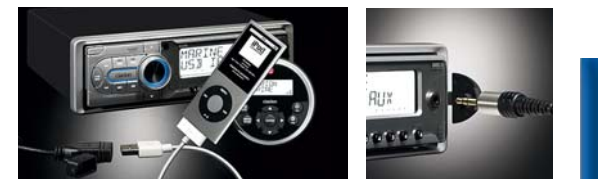

Front AUX Input for connection of portable audio player or other equipment.